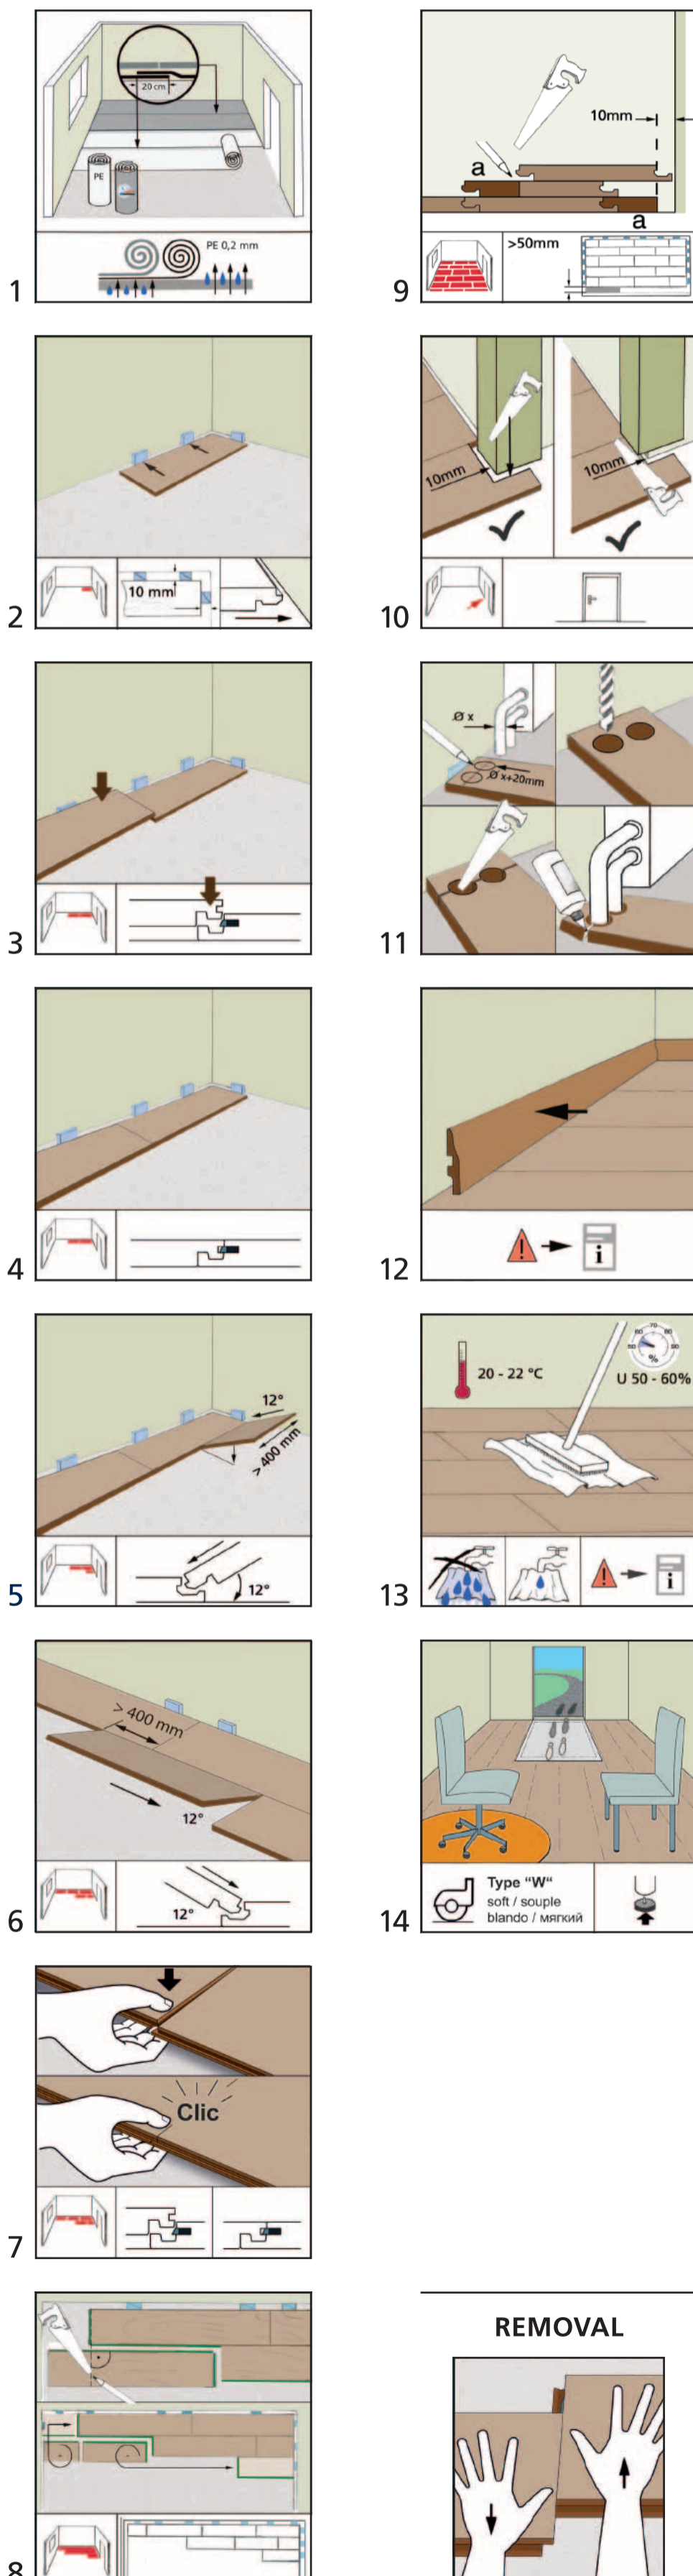

# VISBY WIDE OAK

**8**  
PANELS

1380 x 244 x 8 mm = **2,694 m<sup>2</sup>**  
18 kg approx.

## INSTALLATION

## REMOVAL