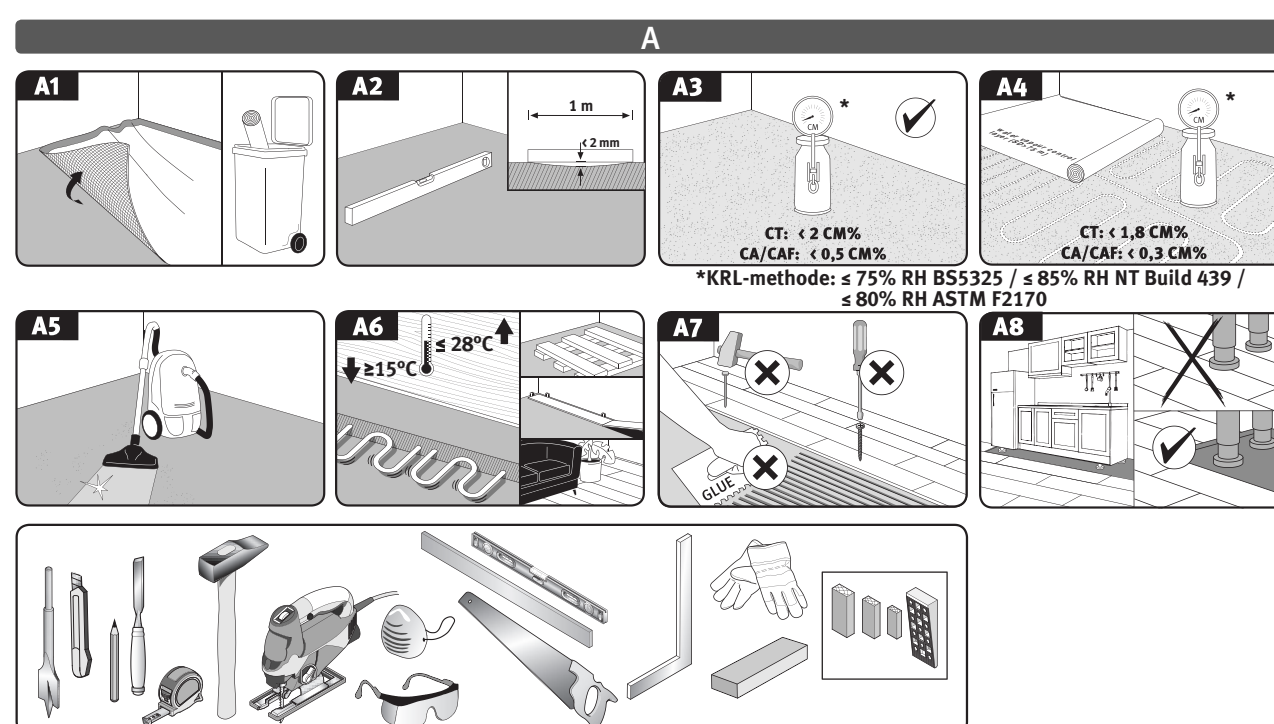

Service-Center

AT: +43 800 888 111 DE: +49 800 344 3745
CH: +41 41 349 50 85 IT: +39 800 78 25 54
FR/ES/PT: 00 800 4000 8800 UK: +44 1434 600 126
RO: +40 800 500 111

690

690