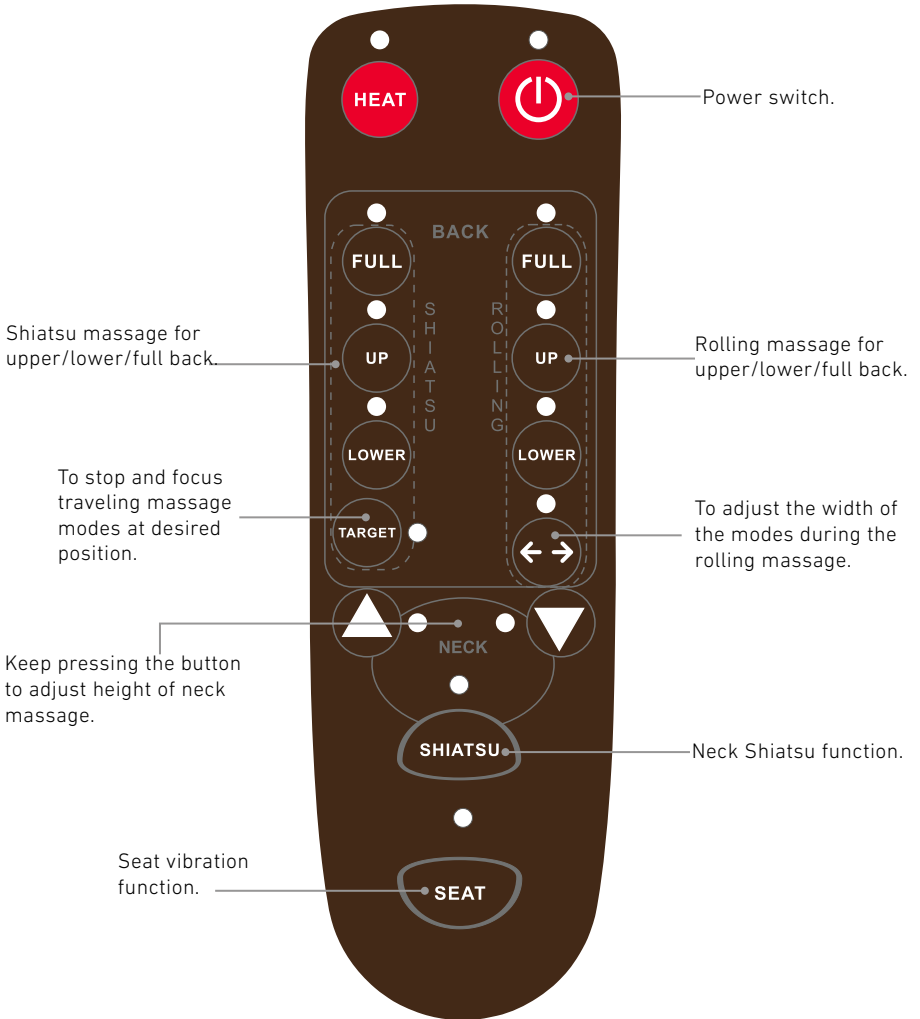

SPECIFICATIONS

Voltage	DC 12V.
Operating current	4A
Power	48W
Auto off timer	15 minutes

FUNCTIONS

Deep-kneading shiatsu and rolling massage to release muscle tension and improve blood circulation. The product is developed to be able to imitate human hands during shiatsu massage and roll big areas of your body with the help of 2 pairs of massage heads. Both massage heads have a unique rolling function which allows them to knead your back while moving up and down. There are three massage variations: full back, lower back or upper back massage.

FEATURES:

- Lengthening neck node makes your massage more comfortable.
- Adjustable neck height.
- Deep-kneading shiatsu massage for your back, covering 3 areas: full, upper and lower back.
- Possibility to target any desirable spot on your back using Target function.
- 2 colors on massage cushion: heating in red, no heating in blue.
- Heating treatment helps to improve circulation.
- Hand-held remote for control of your massage.
- After 15 minutes of use, please allow Shiatsu Premium Massage Pad to cool down for 10 minutes before use again.

REMOTE CONTROL

OPERATING PROCEDURE

1. Plug the AC adapter into a power supply and put the DC end to the plug of the cushion.
2. Fix the back strap to your chair.
3. Take a seat, make yourself comfortable.
4. Press the power switch.
5. Choose your desired setting according to the functions on the remote control.