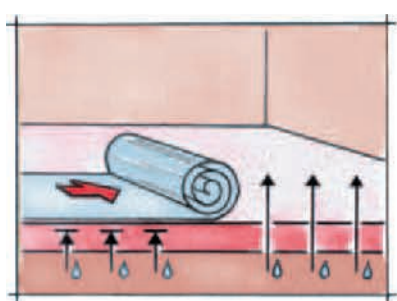

KRONOswiss®

WOOD SOLUTIONS

SWISS-PRESTIGE

9 Panels - 1380mm x 193mm = 2.397m²

9 Panels - 54.33" x 7.59" = 25.8 sq ft

WWW.KRONOSPAN.COM

Kronospan Schweiz AG | Willisauerstrasse 37 | CH - 6122 Menznau

INSTALLATION