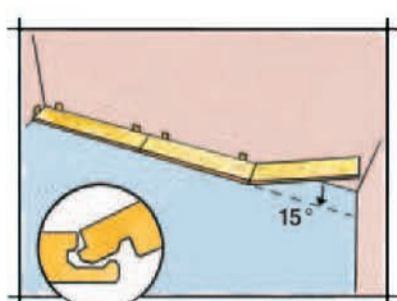

INSTALLATION

1

2

3

4

5

6

7

8

9

10