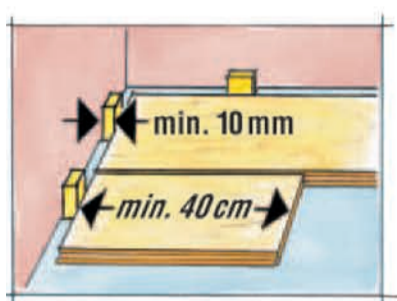

INSTALLATION

1

2

3

4

5

6

7

8

9

10