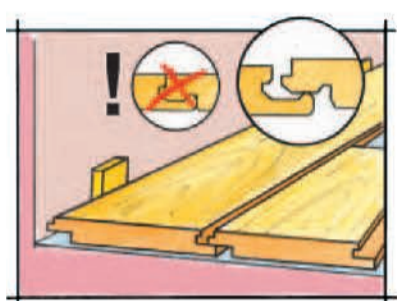

INSTALLATION

1

2

3

4

5

6

7

8

9

10